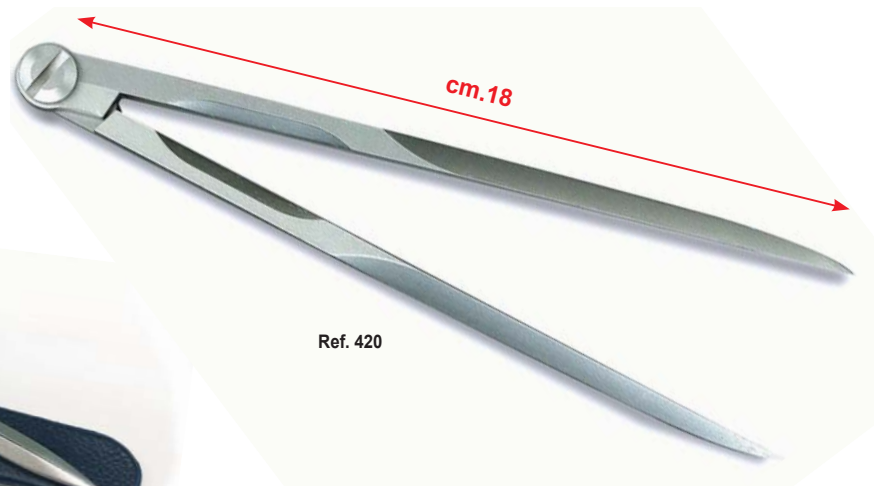

Compasso nautico

Nautical compass
Compas nautique

Compasso in zama
Zama compass
Compas de zama

Art.	EAN13 art.	Descrizione / Description	INNER pcs	EAN13 inner	MASTER pcs
420	8003438420008	Compasso nautico	1	8003438420008	10

Goniometri

Protractor
Rapporteur

plexiglas

Smusso e bordo interno
Bevelled edge and finger lift
Facette et bord intérieur