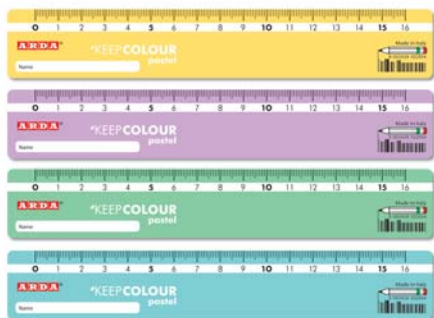

48
pcs

Ref. KCP17DESP
24,6 x 6,7 x 19 h. cm

Ean singolo/per item/à l'unité

Art.	EAN13 art.	Descrizione / Description	INNER pz/pcs	EAN13 inner	MASTER pz/pcs
KCP17DESP	8003438 022547	Display 48 pz - R16 cm (Ean pz 8003438 022554)	1	8003438 022547	1