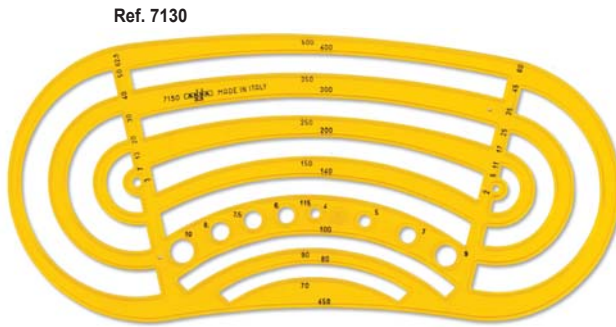

Maschere varie

Templates
Gabarits

Tirachina
ink-edge
bord anti-tache

Ref. 7132

Ref. 7130

Ref. 7142

Ref. 7136

Ref. 7133