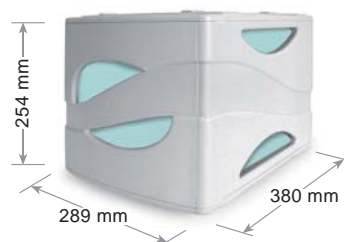

Dimensione - Size - Dimension

BL

V

G

VI

colori opachi - mat colors - couleurs opaques

ref.	colore/color/couleur	8003438...	pz/pcs
15P4PPASBL	azzurro / light blue / bleu	...022943	2
15P4PPASV	verde / green / vert	...022950	2
15P4PPASG	giallo / yellow / jaune	...022967	2
15P4PPASVI	lilla / lilac / lilas	...022974	2
15P4PPASAS	col. ass.	vedi ean col.	4