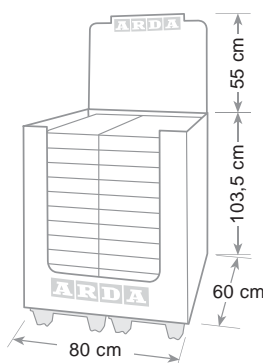

Dimensione - Size - Dimension