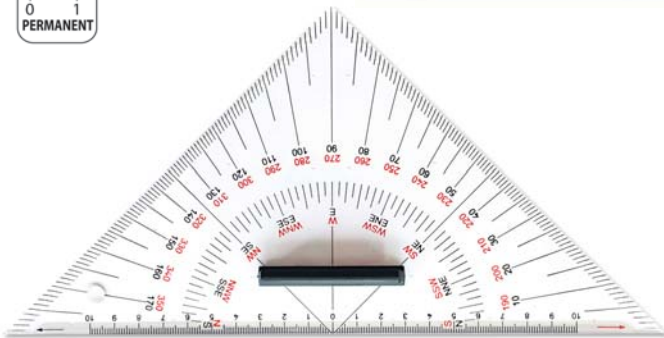

Ref. 416 Con pomolo, millimetrata con linea di fede sul bordo
With grip, graduated with hypotenuse scale on the edge.
Avec poignée et graduation hypotenuse sur le bord.