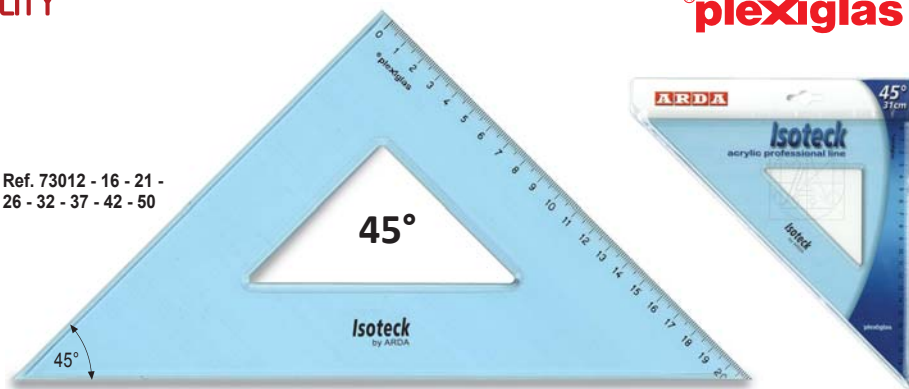

PROFESSIONAL - HIGH QUALITY

Squadre

Set square
Equerre

Smusso, tirachina e bordo interno
Bevelled edge, ink-edge and finger lift
Facette, bord anti-tache et bord intérieur

Ref. 73012 - 16 - 21 -
26 - 32 - 37 - 42 - 50