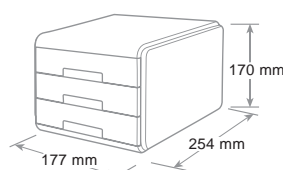

MINI

Cassettiere Keep Colour Pastel Drawer cabinet - MINI Bloc tiroir

Cassetti scorrimento silenzioso, blocco di fine corsa. Accostabili e sovrapponibili con stabilità grazie alle corsie integrate. Abbinamento di superfici lucide e satinare.

Drawers with quiet operation and slide stops. The cabinets can be lined up or perfectly stacked thanks to built-in lugs. Combination of polished and satin surfaces.

Tiroirs coulissants silencieux et butée d'arrêt. Modulaire et superposition très stable grâce à des ergots. Décor contrasté mat et brillant.

Dimensione - Size - Dimension