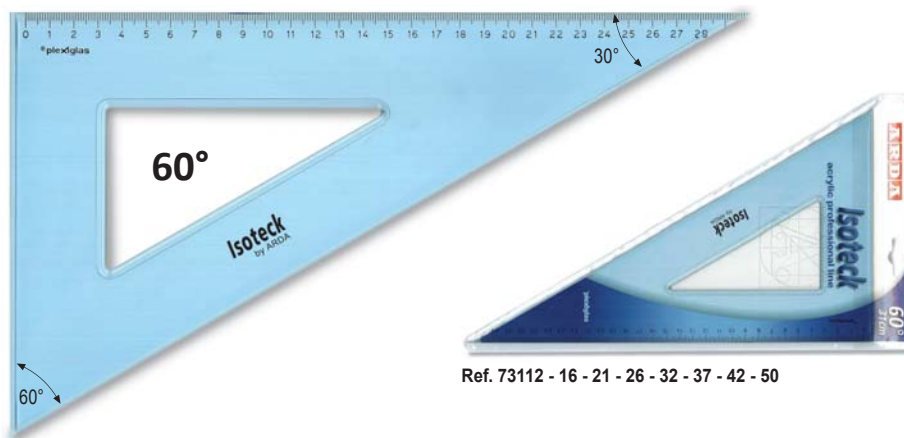

Ref. 73112 - 16 - 21 - 26 - 32 - 37 - 42 - 50

Art.	EAN13 art.	Descrizione / Description	INNER pcs	EAN13 inner	MASTER pcs
73112	8003438731128	60° cm. 12	10	8003438733122	10
73116	8003438731166	60° cm. 16	10	8003438733160	10
73121	8003438731210	60° cm. 21	10	8003438733214	10
73126	8003438731265	60° cm. 26	10	8003438733269	10
73132	8003438731326	60° cm. 31	10	8003438733320	10
73137	8003438731371	60° cm. 36	10	8003438733375	10
73142	8003438731425	60° cm. 42	10	8003438733429	10
73150	8003438731500	60° cm. 50	10	8003438733504	10

Righe

Rulers
Règles

Smusso e tirachina
Bevelled edge and ink-edge
Facette et bord anti-tache

* Ricavate da lastra - Cut from plate
Découpé à partir de la plaque