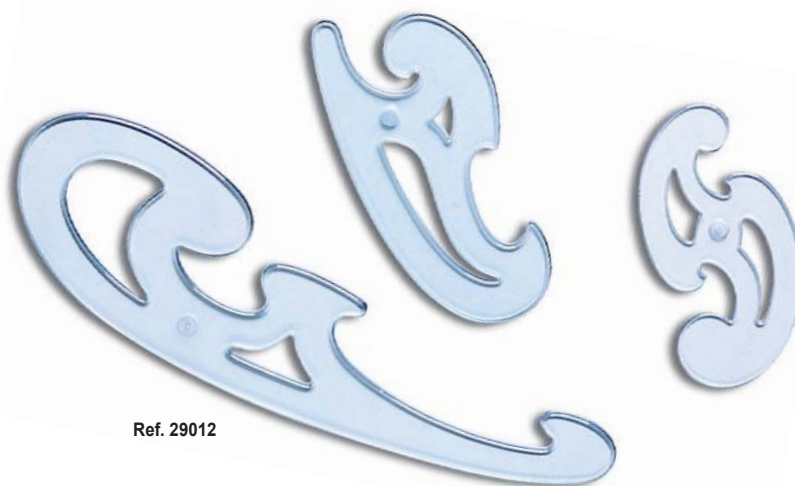

Curvilinee

French curves
Set de 3 pistolets

Con doppio tirachina
With double ink-edge
Double bord anti-tache

Ref. 29012

Art.	EAN13 art.	Descrizione / Description	INNER pcs	EAN13 inner	MASTER pcs
29012	8003438290120	Set 3 pz curvilinee/french curves/pistolets	10	8003438229014	190