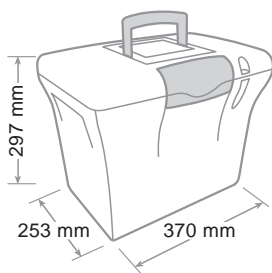

Dimensione - Size - Dimension

Cassettiera Smile Drawer cabinet - Bloc tiroir

4 cassetti infrangibili a scorrimento silenzioso, blocco di fine corsa, foro sulla base per una presa agevole dei documenti, etichette e portaetichette forniti. Formato utile del cassetto cm 25 x 32 x 5 h. Accostabili e sovrapponibili stabilmente. Piedi antiscivolo e antigraffio per la base. Confezione singola e imballo da 2 pezzi.

4 drawers in unbreakable material with quiet operation, slide stop, hole on the base to facilitate withdrawal of documents, label supplied. Useful drawer size cm 25 x 32 x 5 h. The cabinets can be lined up or perfectly stacked. Non-slip and anti-scratch rubber feet. Individually packed with transparent film, in boxes of 2 pcs.

4 tiroirs en matériel incassable, coulissants silencieux et butée d'arrêt, trou de préhension pour saisir aisément les documents, étiquettes et portetiquettes fournies. Dimension utilise interne du tiroir cm 25 x 32 x 5 h. Modulaire et superposition très stable. Livré avec patins antidérapants et anti-rayures. Conditionnés à l'unité avec film rétractable et après en PCB de 2 pcs.

BL

V

AR

GR

cassetti traslucidi - translucent drawers - tiroirs translucides

ref.	colore/color/ couleur	8003438...	pz/pcs
TR 15P 4P BL	azzurro / light blue / bleu clair	...005175	2
TR 15P 4P V	verde / green / vert	...005182	2
TR 15P 4P AR	arancio / orange / orange	...005199	2
TR 15P 4P GR	grigio / grey / gris	...010308	2

Disponibile anche in pall-box (vedi listino prezzi)

Available also in pall-box (see price list) - Disponible également en pall-box (voir liste des prix)