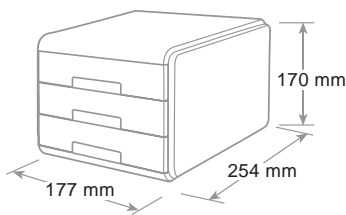

Dimensione - Size - Dimension