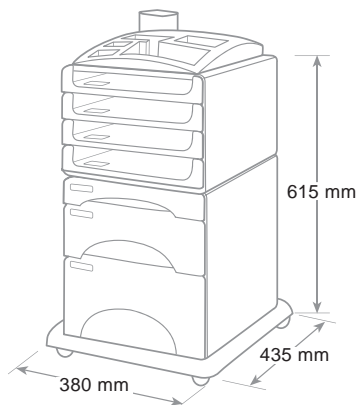

Dimensione - Size - Dimension