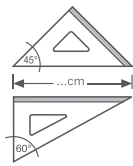

Ref. KCP4530

KEEP COLOUR

Smusso, tirachina e bordo interno
Bevelled edge, ink-edge and finger lift
Facette, bord anti-tache et bord intérieur