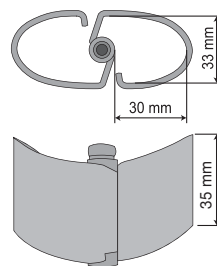

Dimensione - Size - Dimension

- Ogni anello supplementare allunga la vertebra di cm.5
- Each additional ring lengthens the vertebra of cm.5
- Chaque anneau supplémentaire allonge la vertèbre de cm.5