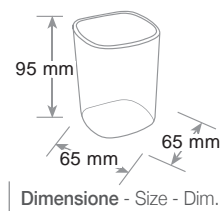

Portapenne Classic
Pen holder - Pot à crayon

Grande capienza e stabilità sulla scrivania. - Large capacious, stable pen holder for the desk top.
Bonne contenance et très stable sur le bureau.

ref. 4111...