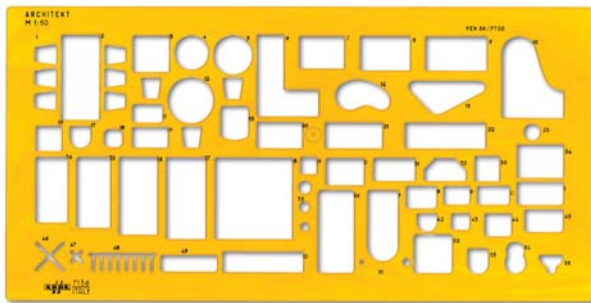

Maschere varie

Templates
Gabarits

Tirachina
ink-edge
bord anti-tache

Ref. 7132

Ref. 7130

Ref. 7142

Ref. 7136

Ref. 7133