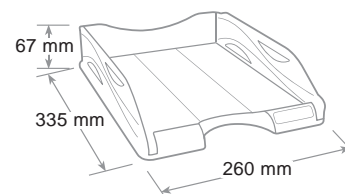

Portacorrispondenza Keep Colour Pastel Letter tray - Corbeille à courrier

Materiale infrangibile. Per fogli formato A4 fino a cm 23 x 32. Sovrapponibile diritto o a scalare. Invito centrale per facilitare la presa dei documenti. Sede per etichetta identificativa. Confezionato in scatola espositore con apertura a strappo.

Made of unbreakable shock-resistant material. Takes A4 documents and sheets up to cm 23 x 32. Can be stacked vertically or in steps, remaining stable. Curved tray front for easy removal of documents. Tab area for label application. Packaged in a tear-open display box.

Matériel incassable. Accepte le format A4 et jusqu'à cm 23 x 32. Empilable en vertical ou à échelle. Ouverture à l'avant pour une bonne saisie des documents. Emplacement pour étiquette. Boîte presentoir avec ouverture prédécoupée.

BL V G VI

colori opachi - mat colors - couleurs opaques

ref.	colore/color/ couleur	8003438...	pz/pcs
65510PASBL	azzurro / light blue / bleu	...023032	10
65510PASV	verde / green / vert	...023049	10
65510PASG	giallo / yellow / jaune	...023056	10
65510PASVI	lilla / lilac / lilas	...023063	10
65510PASAS	col. ass.	vedi ean col.	10

Dimensione - Size - Dimension