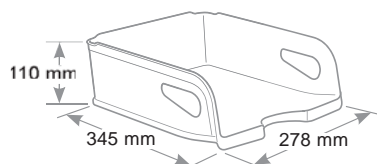

Dimensione - Size - Dimension

CR

BL

N

ref.	colore/color/ couleur	8003438...	pz/pcs
TR18MAXCR	cristallo / cristal / cristal	...023476	6
TR18MAXBL	azzurro / light blue / bleu clair	...023483	6
18MAXN	nero / black / noir	...023490	6