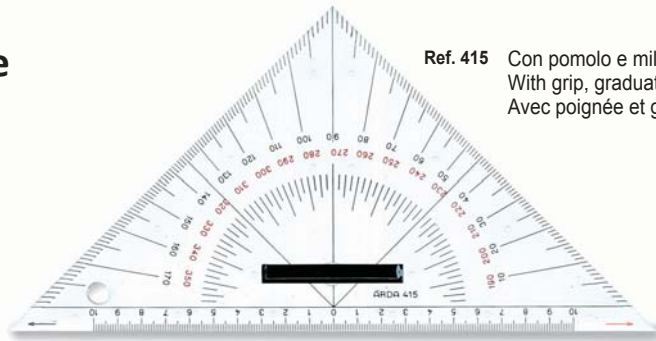

Squadre nautiche

45° 26 cm

Set square 45° 26 cm
Equerres 45° 26 cm

plexiglas

Ref. 415 Con pomolo e millimetratura con linea di fede.
With grip, graduated with hypotenuse scale detached from edge.
Avec poignée et graduation hypotenuse détachée du bord.